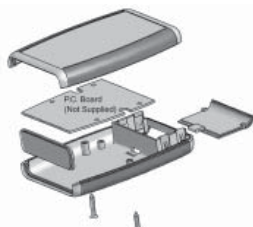

HAMMOND Hand Held Enclosures

1553 Series

Key Features:

- Choice of two versions (with or without battery door & compartment) - in two sizes.
- Choice of four colors: black, translucent blue (translucent to blue, white and near white LEDs, readouts & displays), red, "safety" yellow
- Molded in general purpose ABS plastic with a black overmold, soft plastic grip.
- Top cover is recessed for membrane display or keypad.
- P.C. board standoffs are molded into case
- Includes removable front panel (for easy modifications) and assembly hardware.
- Battery door & compartment version includes 4 battery clips (for 2 - AA batteries) and a 9 volt (PP3) battery clip.

Part No.	Description, dimensions A x B x C
1553BBK	Enclosure ABS 117x79x24mm black, soft-sided
1553BBKBAT	Enclosure ABS 117x79x24mm black, soft-sided, battery
1553BGY	Enclosure ABS 117x79x24mm grey, soft-sided
1553BGYBAT	Enclosure ABS 117x79x24mm grey, soft-sided, battery
1553BRDBK	Enclosure ABS 117x79x24mm red, soft-sided
1553BTBUBK	Enclosure ABS 117x79x24mm TransBlue, soft-sided
1553BTBUBKBAT	Enclosure ABS 117x79x24mm translucent blue+battery
1553BYLBK	Enclosure ABS 117x79x24mm yellow, soft-sided
1553DBK	Enclosure ABS 147x89x24mm black, soft-sided
1553DBKBAT	Enclosure ABS 147x89x24mm black, soft-sided, battery
1553DGY	Enclosure ABS 147x89x24mm soft sided hand held
1553DGYBAT	Enclosure ABS 147x89x24mm soft sided hand held
1553DTBUBK	Enclosure ABS 147x89x24mm translucent blue, soft-sided
1553DTBUBKBAT	Enclosure ABS 147x89x24mm translucent blue+battery

1593 Series

Key Features:

- Ergonomically designed for a comfortable fit into the user's hand.
- Recessed top for membrane display or pad.
- Units with battery door use our long life "three snap" door.
- Lap joint construction provides protection against dust accumulation and splashing water.
- ABS plastic with a satin texture.
- Unit is secured with self tapping screws.