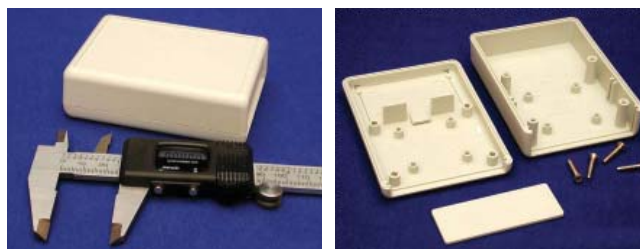

HAMMOND Hand Held Enclosures

1553 Series

Key Features:

- Choice of two versions (with or without battery door & compartment) - in two sizes.
- Choice of four colors: black, translucent blue (translucent to blue, white and near white LEDs, readouts & displays), red, "safety" yellow
- Molded in general purpose ABS plastic with a black overmold, soft plastic grip.
- Top cover is recessed for membrane display or keypad.
- P.C. board standoffs are molded into case
- Includes removable front panel (for easy modifications) and assembly hardware.
- Battery door & compartment version includes 4 battery clips (for 2 - AA batteries) and a 9 volt (PP3) battery clip.

Part No.	Description, dimensions A x B x C
1553BBK	Enclosure ABS 117x79x24mm black, soft-sided
1553BBKBAT	Enclosure ABS 117x79x24mm black, soft-sided, battery
1553BGY	Enclosure ABS 117x79x24mm grey, soft-sided
1553BGYBAT	Enclosure ABS 117x79x24mm grey, soft-sided, battery
1553BRDBK	Enclosure ABS 117x79x24mm red, soft-sided
1553BTBUBK	Enclosure ABS 117x79x24mm TransBlue, soft-sided
1553BTBUBKBAT	Enclosure ABS 117x79x24mm translucent blue+battery
1553BYLBK	Enclosure ABS 117x79x24mm yellow, soft-sided
1553DBK	Enclosure ABS 147x89x24mm black, soft-sided
1553DBKBAT	Enclosure ABS 147x89x24mm black, soft-sided, battery
1553DGY	Enclosure ABS 147x89x24mm soft sided hand held
1553DGYBAT	Enclosure ABS 147x89x24mm soft sided hand held
1553DTBUBK	Enclosure ABS 147x89x24mm translucent blue, soft-sided
1553DTBUBKBAT	Enclosure ABS 147x89x24mm translucent blue+battery

1593 Series

Key Features:

- Ergonomically designed for a comfortable fit into the user's hand.
- Recessed top for membrane display or pad.
- Units with battery door use our long life "three snap" door.
- Lap joint construction provides protection against dust accumulation and splashing water.
- ABS plastic with a satin texture.
- Unit is secured with self tapping screws.